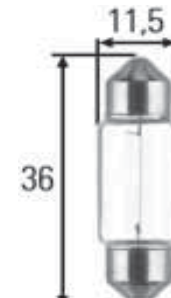

BULBS LAMPS

PY 21 W1

R 5W

C 5W