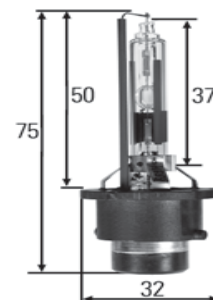

D2S BX

DL0.0032