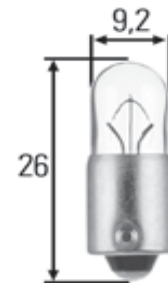

BULBS LAMPS

PY 21 W1

R 5W

T 4W

C 5W